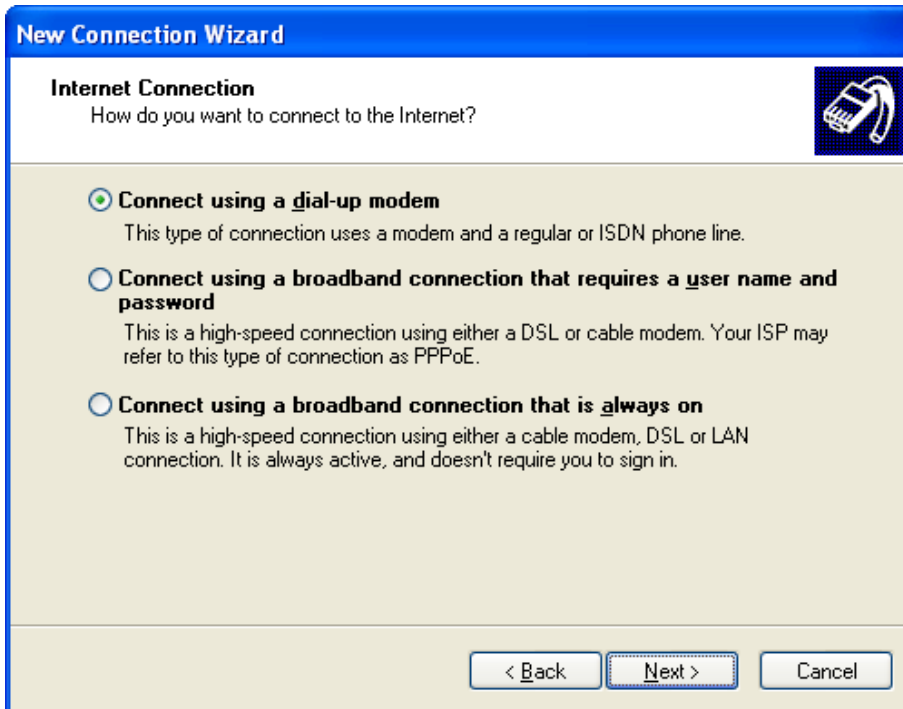

Step 1: Click on Start then click on Control Panel

Step 2: Click on "Network and Internet Connections".

Step 3: Click on "Set up or change your Internet connection".

Step 4: Click on Setup.

Step 5: Click on Next.

Step 6: Click on "Connect to the Internet" then click on Next.

Step 7: Click on "Set up my connection manually" then click on Next.

Step 8: Click on "Connect using a dial-up modem" then click on Next.

Step 9: Type in TELEGUAM.NET then click on Next.