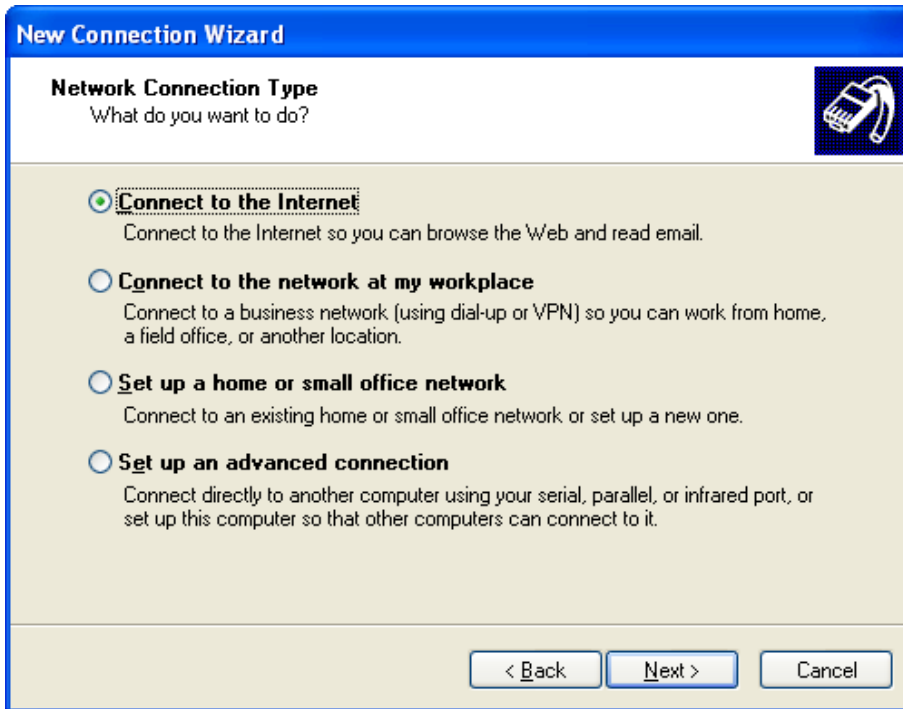

Step 1: Click on Start then click on Control Panel

Step 2: Click on "Network and Internet Connections".

Step 3: Click on "Set up or change your Internet connection".

Step 4: Click on Setup.

Step 5: Click on Next.

Step 6: Click on "Connect to the Internet" then click on Next.

Step 7: Click on "Set up my connection manually" then click on Next.

Step 8: Click on "Connect using a dial-up modem" then click on Next.

Step 9: Type in TELEGUAM.NET then click on Next.