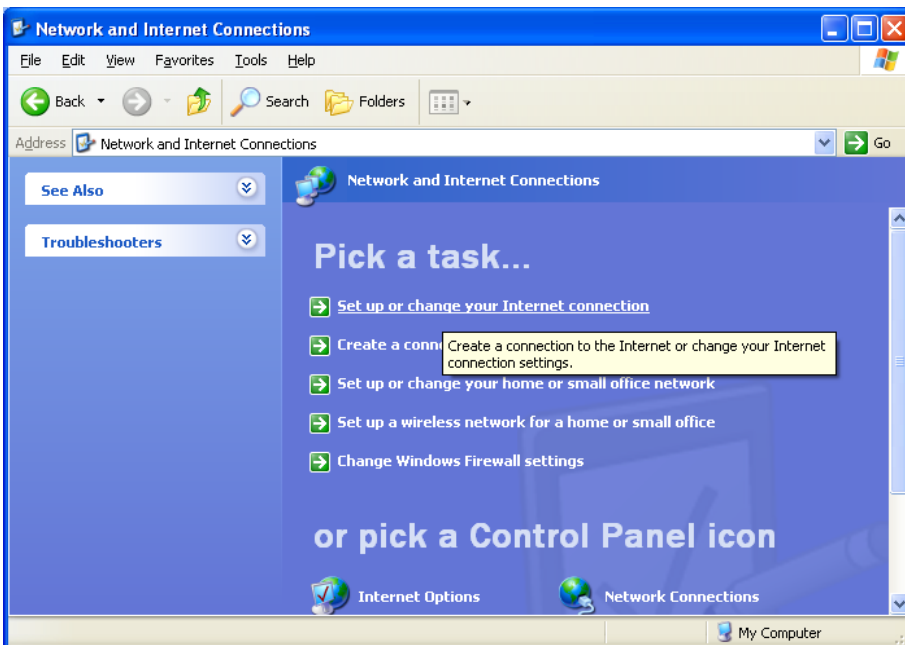

Step 1: Click on Start then click on Control Panel

Step 2: Click on "Network and Internet Connections".

Step 3: Click on "Set up or change your Internet connection".

Step 4: Click on Setup.

Step 5: Click on Next.

Step 6: Click on "Connect to the Internet" then click on Next.

Step 7: Click on "Set up my connection manually" then click on Next.

Step 8: Click on "Connect using a dial-up modem" then click on Next.

Step 9: Type in TELEGUAM.NET then click on Next.