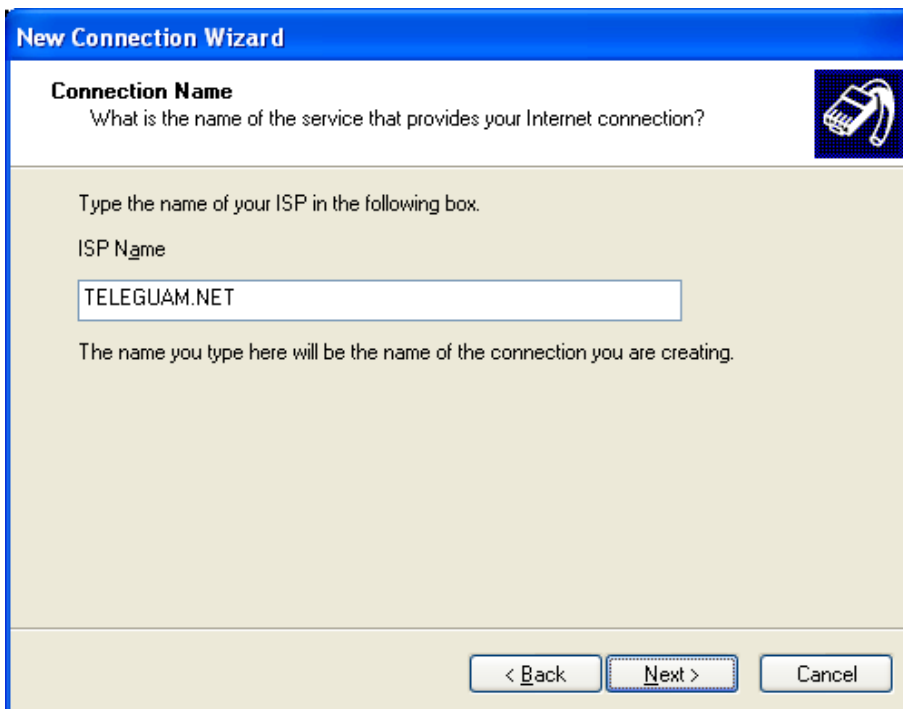

Step 1: Click on Start then click on Control Panel

Step 2: Click on "Network and Internet Connections".

Step 3: Click on "Set up or change your Internet connection".

Step 4: Click on Setup.

Step 5: Click on Next.

Step 6: Click on "Connect to the Internet" then click on Next.

Step 7: Click on "Set up my connection manually" then click on Next.

Step 8: Click on "Connect using a dial-up modem" then click on Next.

Step 9: Type in TELEGUAM.NET then click on Next.