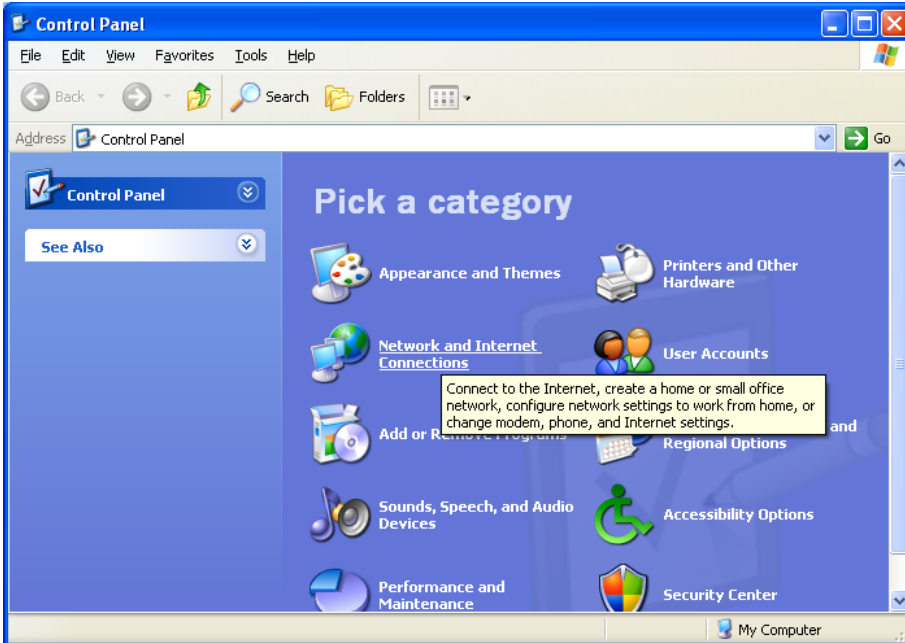

Step 1: Click on Start then click on Control Panel

Step 2: Click on "Network and Internet Connections".

Step 3: Click on "Set up or change your Internet connection".

Step 4: Click on Setup.

Step 5: Click on Next.

Step 6: Click on "Connect to the Internet" then click on Next.

Step 7: Click on "Set up my connection manually" then click on Next.

Step 8: Click on "Connect using a dial-up modem" then click on Next.

Step 9: Type in TELEGUAM.NET then click on Next.