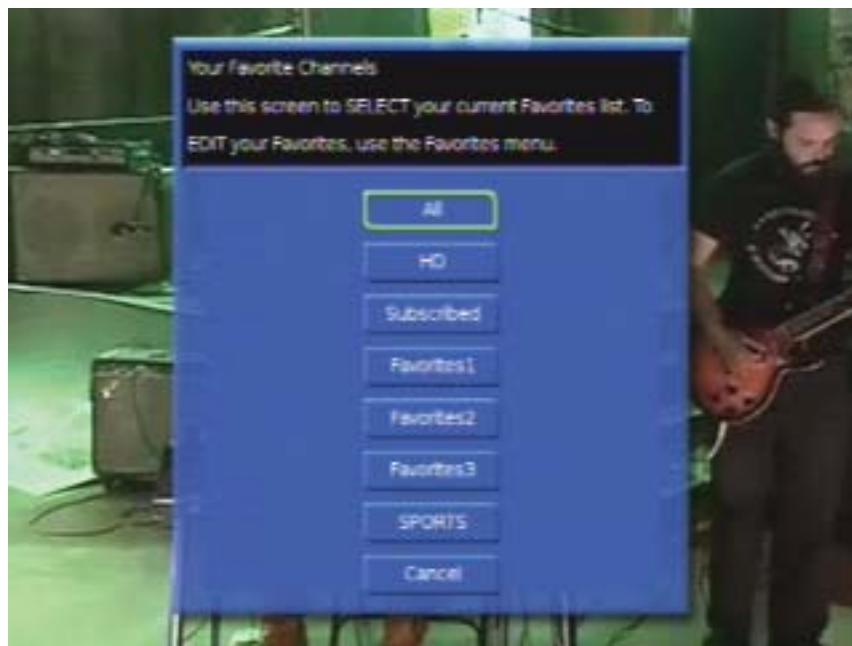

FAVORITES - View a *Favorites* list

1. To view your favorites list, press **MENU** and select the tab, *Favorites*. Press **OK**.
2. Select *choose* to display the Favorites list you want to view. Press **OK**.

Delete a *Favorites* list

1. Press **MENU** then highlight and select *Favorites*. Press **OK**.
2. Select *delete* to display the Favorites list you want to delete.
3. Use the **<** **>** arrows to select yes and press **OK**.